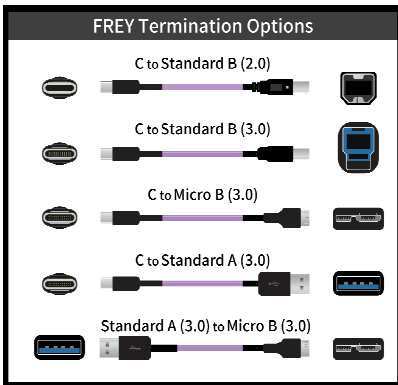

型番	価格(税込)	価格(税抜)	型番	価格(税込)	価格(税抜)	型番	価格(税込)	価格(税抜)
BI-WIRED Jumpers			Tonearm			USB		
BW7JUMP	¥33,000	¥30,000	BHTA1.25M+	¥123,200	¥112,000	BHUSB1M	¥46,200	¥42,000
BW14JUMP	¥66,000	¥60,000	add0.5m	¥17,600	¥16,000	BHUSB2M	¥64,900	¥59,000
BWJUMP21	¥99,000	¥90,000	Lplug	¥17,600	¥16,000	BHUSB3M	¥83,600	¥76,000
8.5/5mmSPADE	¥3,300	¥3,000				BHUSB5M	¥121,000	¥110,000
			2HETA1.25M+	¥154,000	¥140,000	BHUSB7M	¥157,300	¥143,000
			add0.5m	¥20,900	¥19,000			
			Lplug	¥17,600	¥16,000			
REF7JUMP	¥123,200	¥112,000	2FRTA1.25M+	¥269,500	¥245,000	RDUSB0.3M	¥51,700	¥47,000
REF14JUMP	¥246,400	¥224,000	add0.5m	¥29,700	¥27,000	RDUSB0.6M	¥60,500	¥55,000
REF21JUMP	¥369,600	¥336,000	Lplug	¥17,600	¥16,000	RDUSB1M	¥69,300	¥63,000
8.5/5mmSPADE	¥3,300	¥3,000				RDUSB1.5M	¥79,200	¥72,000
			2TYTA1.25M+	¥529,100	¥481,000	RDUSB2M	¥89,100	¥81,000
			add0.5m	¥59,400	¥54,000	OTG option	¥11,000	¥10,000
			Lplug	¥17,600	¥16,000			
V2J1	¥517,000	¥470,000	2VHTA1.25M+	¥979,000	¥890,000	HEUSB1M	¥92,400	¥84,000
V2J2	¥1,034,000	¥940,000	add0.5m	¥118,800	¥108,000	HEUSB2M	¥111,100	¥101,000
			Lplug	¥44,000	¥40,000	HEUSB3M	¥129,800	¥118,000
						HEUSB5M	¥167,200	¥152,000
			2ODTA1.25M+	¥2,574,000	¥2,340,000	HEUSB7M	¥204,600	¥186,000
			2ODTA2M+	¥3,135,000	¥2,850,000			
			add0.5m	¥748,000	¥680,000			
			Lplug	¥44,000	¥40,000			
O2J1	¥1,364,000	¥1,240,000				FRUSB0.6M	¥112,200	¥102,000
O2J2	¥2,728,000	¥2,480,000				FRUSB1M	¥139,700	¥127,000
						FRUSB1.5M	¥167,200	¥152,000
						FRUSB2M	¥194,700	¥177,000
						FRUSBC-AF	¥51,700	¥47,000
			Internal Tonearm					
			NOITA1M	¥58,300	¥53,000	TYUSB1M	¥238,700	¥217,000
			add1m	¥58,300	¥53,000	TYUSB2M	¥292,600	¥266,000
						TYUSB3M	¥346,500	¥315,000
						TYUSB5M	¥454,300	¥413,000
			REFITA1M	¥77,000	¥70,000	TYUSB7M	¥562,100	¥511,000
			add1m	¥77,000	¥70,000			
						2VHUSB1M	¥660,000	¥600,000
						2VHUSB2M	¥880,000	¥800,000
						2VHUSB3M	¥1,100,000	¥1,000,000
						2VHUSB4M	¥1,320,000	¥1,200,000
						2VHUSB5M	¥1,540,000	¥1,400,000
						2VHUSB6M	¥1,760,000	¥1,600,000
						2VHUSB7M	¥1,980,000	¥1,800,000
						SUBWOOFER		
						BHSW2M	¥71,500	¥65,000
						add1m	¥15,400	¥14,000
						BHSWY2M	¥77,000	¥70,000
						add1m	¥15,400	¥14,000
						BHSWWY2M	¥82,500	¥75,000
						add1m	¥15,400	¥14,000