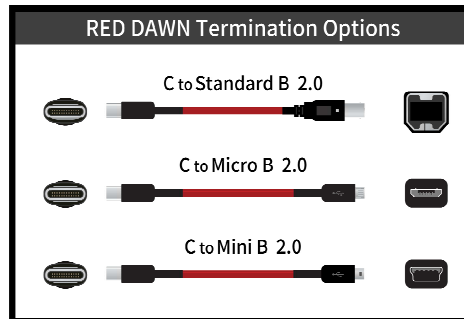

型番	価格(税込)	価格(税抜)	型番	価格(税込)	価格(税抜)	型番	価格(税込)	価格(税抜)
BI-WIRED Jumpers			Tonearm			USB		
BW7JUMP	¥33,000	¥30,000	BHTA1.25M+	¥123,200	¥112,000	BHUSB1M	¥46,200	¥42,000
BW14JUMP	¥66,000	¥60,000	add0.5m	¥17,600	¥16,000	BHUSB2M	¥64,900	¥59,000
BWJUMP21	¥99,000	¥90,000	Lplug	¥17,600	¥16,000	BHUSB3M	¥83,600	¥76,000
8.5/5mmSPADE	¥3,300	¥3,000				BHUSB5M	¥121,000	¥110,000
			2HETA1.25M+	¥154,000	¥140,000	BHUSB7M	¥157,300	¥143,000
			add0.5m	¥20,900	¥19,000			
			Lplug	¥17,600	¥16,000			
REF7JUMP	¥123,200	¥112,000	2FRTA1.25M+	¥269,500	¥245,000	RDUSB0.3M	¥51,700	¥47,000
REF14JUMP	¥246,400	¥224,000	add0.5m	¥29,700	¥27,000	RDUSB0.6M	¥60,500	¥55,000
REF21JUMP	¥369,600	¥336,000	Lplug	¥17,600	¥16,000	RDUSB1M	¥69,300	¥63,000
8.5/5mmSPADE	¥3,300	¥3,000				RDUSB1.5M	¥79,200	¥72,000
			2TYTA1.25M+	¥529,100	¥481,000	RDUSB2M	¥89,100	¥81,000
			add0.5m	¥59,400	¥54,000	OTG option	¥11,000	¥10,000
			Lplug	¥17,600	¥16,000			
V2J1	¥517,000	¥470,000	2VHTA1.25M+	¥979,000	¥890,000	HEUSB1M	¥92,400	¥84,000
V2J2	¥1,034,000	¥940,000	add0.5m	¥118,800	¥108,000	HEUSB2M	¥111,100	¥101,000
			Lplug	¥44,000	¥40,000	HEUSB3M	¥129,800	¥118,000
						HEUSB5M	¥167,200	¥152,000
			2ODTA1.25M+	¥2,574,000	¥2,340,000	HEUSB7M	¥204,600	¥186,000
			2ODTA2M+	¥3,135,000	¥2,850,000			
			add0.5m	¥748,000	¥680,000			
			Lplug	¥44,000	¥40,000			
O2J1	¥1,364,000	¥1,240,000				FRUSB0.6M	¥112,200	¥102,000
O2J2	¥2,728,000	¥2,480,000				FRUSB1M	¥139,700	¥127,000
						FRUSB1.5M	¥167,200	¥152,000
						FRUSB2M	¥194,700	¥177,000
						FRUSBC-AF	¥51,700	¥47,000
			Internal Tonearm					
			NOITA1M	¥58,300	¥53,000	TYUSB1M	¥238,700	¥217,000
			add1m	¥58,300	¥53,000	TYUSB2M	¥292,600	¥266,000
						TYUSB3M	¥346,500	¥315,000
						TYUSB5M	¥454,300	¥413,000
			REFITA1M	¥77,000	¥70,000	TYUSB7M	¥562,100	¥511,000
			add1m	¥77,000	¥70,000			
						2VHUSB1M	¥660,000	¥600,000
						2VHUSB2M	¥880,000	¥800,000
						2VHUSB3M	¥1,100,000	¥1,000,000
						2VHUSB4M	¥1,320,000	¥1,200,000
						2VHUSB5M	¥1,540,000	¥1,400,000
						2VHUSB6M	¥1,760,000	¥1,600,000
						2VHUSB7M	¥1,980,000	¥1,800,000
						SUBWOOFER		
						BHSW2M	¥71,500	¥65,000
						add1m	¥15,400	¥14,000
						BHSWY2M	¥77,000	¥70,000
						add1m	¥15,400	¥14,000
						BHSWWY2M	¥82,500	¥75,000
						add1m	¥15,400	¥14,000