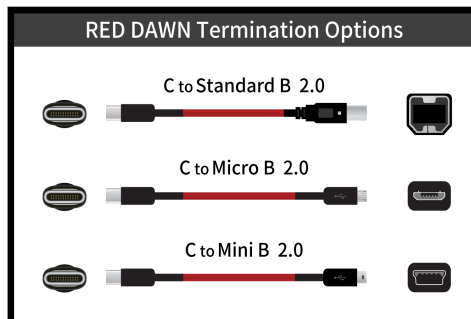

型番	新価格(税込)	新価格(税抜)	現行価格(税抜)	型番	新価格(税込)	新価格(税抜)	現行価格(税抜)	型番	新価格(税込)	新価格(税抜)	現行価格(税抜)
BI-WIRED Jumpers				Tonearm				USB			
BW7JUMP	¥24,200	¥22,000	¥20,000	BHTA1.25M+	¥85,800	¥78,000	¥66,000	BHUSB1M	¥34,100	¥31,000	¥28,000
BW14JUMP	¥48,400	¥44,000	¥40,000	add0.5m	¥13,200	¥12,000	¥10,000	BHUSB2M	¥48,400	¥44,000	¥40,000
BWJUMP21	¥72,600	¥66,000	¥60,000	Lplug	¥12,100	¥11,000	¥11,000	BHUSB3M	¥62,700	¥57,000	¥52,000
8.5/5mmSPADE	¥2,750	¥2,500	¥2,500	2HETA1.25M+	¥115,500	¥105,000	¥88,000	BHUSB5M	¥91,300	¥83,000	¥76,000
				add0.5m	¥15,400	¥14,000	¥12,000	BHUSB7M	¥119,900	¥109,000	¥100,000
				Lplug	¥12,100	¥11,000	¥11,000				
REF7JUMP	¥90,200	¥82,000	¥70,000	2FRTA1.25M+	¥198,000	¥180,000	¥160,000	RDUSB0.3M	¥37,400	¥34,000	¥31,000
REF14JUMP	¥180,400	¥164,000	¥140,000	add0.5m	¥22,000	¥20,000	¥20,000	RDUSB0.6M	¥44,000	¥40,000	¥36,000
REF21JUMP	¥270,600	¥246,000	¥210,000	Lplug	¥12,100	¥11,000	¥11,000	RDUSB1M	¥50,600	¥46,000	¥42,000
8.5/5mmSPADE	¥2,750	¥2,500	¥2,500	2TYTA1.25M+	¥390,500	¥355,000	¥310,000	RDUSB1.5M	¥58,300	¥53,000	¥47,000
				add0.5m	¥42,900	¥39,000	¥35,000	RDUSB2M	¥66,000	¥60,000	¥52,000
				Lplug	¥12,100	¥11,000	¥11,000	OTG option	¥7,700	¥7,000	¥7,000
V2J1	¥385,000	¥350,000	¥340,000	2VHTA1.25M+	¥715,000	¥650,000	¥560,000	HEUSB1M	¥69,300	¥63,000	¥55,000
V2J2	¥770,000	¥700,000	¥580,000	add0.5m	¥88,000	¥80,000	¥70,000	HEUSB2M	¥83,600	¥76,000	¥66,000
				Lplug	¥25,300	¥23,000	¥23,000	HEUSB3M	¥97,900	¥89,000	¥77,000
				2ODTA1.25M+	¥1,980,000	¥1,800,000	¥1,700,000	HEUSB5M	¥126,500	¥115,000	¥99,000
				2ODTA2M+	¥2,420,000	¥2,200,000	¥2,200,000	HEUSB7M	¥155,100	¥141,000	¥121,000
				add0.5m	¥550,000	¥500,000	¥500,000				
				Lplug	¥88,000	¥80,000	¥80,000	FRUSB0.6M	¥82,500	¥75,000	¥67,000
O2J1	¥1,001,000	¥910,000	¥850,000					FRUSB1M	¥103,400	¥94,000	¥83,000
O2J2	¥2,002,000	¥1,820,000	¥1,700,000					FRUSB1.5M	¥124,300	¥113,000	¥100,000
								FRUSB2M	¥145,200	¥132,000	¥117,000
								FRUSB-AF	¥37,400	¥34,000	¥30,000
				Internal Tonearm				TYUSB1M	¥173,800	¥158,000	¥144,000
				NOITA1M	¥41,800	¥38,000	¥33,000	TYUSB2M	¥214,500	¥195,000	¥177,000
				add1m	¥41,800	¥38,000	¥33,000	TYUSB3M	¥255,200	¥232,000	¥210,000
				REFITA1M	¥63,800	¥58,000	¥50,000	TYUSB5M	¥336,600	¥306,000	¥276,000
				add1m	¥63,800	¥58,000	¥50,000	TYUSB7M	¥418,000	¥380,000	¥342,000
								2VHUSB1M	¥484,000	¥440,000	¥400,000
								2VHUSB2M	¥649,000	¥590,000	¥540,000
								2VHUSB3M	¥814,000	¥740,000	¥680,000
								2VHUSB4M	¥979,000	¥890,000	¥820,000
								2VHUSB5M	¥1,144,000	¥1,040,000	¥960,000
								2VHUSB6M	¥1,309,000	¥1,190,000	¥1,100,000
								2VHUSB7M	¥1,474,000	¥1,340,000	¥1,240,000
								Headphone			
								BHHP1.25M	¥55,000	¥50,000	¥50,000
								BHHP2M	¥69,300	¥63,000	¥63,000
								BHHP1.25MUP	¥68,200	¥62,000	¥57,000
								BHHP2MUP	¥82,500	¥75,000	¥70,000
								SUBWOOFER			
								BHSW2M	¥52,800	¥48,000	¥40,000
								add1m	¥11,000	¥10,000	¥9,000
								BHSWY2M	¥56,100	¥51,000	¥43,000
								add1m	¥11,000	¥10,000	¥9,000
								BHSWWY2M	¥60,500	¥55,000	¥46,000
								add1m	¥11,000	¥10,000	¥9,000

※青文字で示されている金額は値上げを行った製品になります。