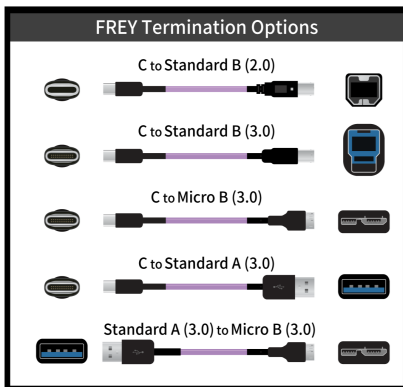

型番	新価格(税込)	新価格(税抜)	現行価格(税抜)	型番	新価格(税込)	新価格(税抜)	現行価格(税抜)	型番	新価格(税込)	新価格(税抜)	現行価格(税抜)
BI-WIRED Jumpers				Tonearm				USB			
BW7JUMP	¥24,200	¥22,000	¥20,000	BHTA1.25M+	¥85,800	¥78,000	¥66,000	BHUSB1M	¥34,100	¥31,000	¥28,000
BW14JUMP	¥48,400	¥44,000	¥40,000	add0.5m	¥13,200	¥12,000	¥10,000	BHUSB2M	¥48,400	¥44,000	¥40,000
BWJUMP21	¥72,600	¥66,000	¥60,000	Lplug	¥12,100	¥11,000	¥11,000	BHUSB3M	¥62,700	¥57,000	¥52,000
8.5/5mmSPADE	¥2,750	¥2,500	¥2,500	2HETA1.25M+	¥115,500	¥105,000	¥88,000	BHUSB5M	¥91,300	¥83,000	¥76,000
				add0.5m	¥15,400	¥14,000	¥12,000	BHUSB7M	¥119,900	¥109,000	¥100,000
				Lplug	¥12,100	¥11,000	¥11,000				
REF7JUMP	¥90,200	¥82,000	¥70,000	2FRTA1.25M+	¥198,000	¥180,000	¥160,000	RDUSB0.3M	¥37,400	¥34,000	¥31,000
REF14JUMP	¥180,400	¥164,000	¥140,000	add0.5m	¥22,000	¥20,000	¥20,000	RDUSB0.6M	¥44,000	¥40,000	¥36,000
REF21JUMP	¥270,600	¥246,000	¥210,000	Lplug	¥12,100	¥11,000	¥11,000	RDUSB1M	¥50,600	¥46,000	¥42,000
8.5/5mmSPADE	¥2,750	¥2,500	¥2,500	2TYTA1.25M+	¥390,500	¥355,000	¥310,000	RDUSB1.5M	¥58,300	¥53,000	¥47,000
				add0.5m	¥42,900	¥39,000	¥35,000	RDUSB2M	¥66,000	¥60,000	¥52,000
				Lplug	¥12,100	¥11,000	¥11,000	OTG option	¥7,700	¥7,000	¥7,000
V2J1	¥385,000	¥350,000	¥340,000	2VHTA1.25M+	¥715,000	¥650,000	¥560,000	HEUSB1M	¥69,300	¥63,000	¥55,000
V2J2	¥770,000	¥700,000	¥580,000	add0.5m	¥88,000	¥80,000	¥70,000	HEUSB2M	¥83,600	¥76,000	¥66,000
				Lplug	¥25,300	¥23,000	¥23,000	HEUSB3M	¥97,900	¥89,000	¥77,000
				2ODTA1.25M+	¥1,980,000	¥1,800,000	¥1,700,000	HEUSB5M	¥126,500	¥115,000	¥99,000
				2ODTA2M+	¥2,420,000	¥2,200,000	¥2,200,000	HEUSB7M	¥155,100	¥141,000	¥121,000
				add0.5m	¥550,000	¥500,000	¥500,000				
				Lplug	¥88,000	¥80,000	¥80,000	FRUSB0.6M	¥82,500	¥75,000	¥67,000
O2J1	¥1,001,000	¥910,000	¥850,000					FRUSB1M	¥103,400	¥94,000	¥83,000
O2J2	¥2,002,000	¥1,820,000	¥1,700,000					FRUSB1.5M	¥124,300	¥113,000	¥100,000
								FRUSB2M	¥145,200	¥132,000	¥117,000
								FRUSB-AF	¥37,400	¥34,000	¥30,000
				Internal Tonearm				TYUSB1M	¥173,800	¥158,000	¥144,000
				NOITA1M	¥41,800	¥38,000	¥33,000	TYUSB2M	¥214,500	¥195,000	¥177,000
				add1m	¥41,800	¥38,000	¥33,000	TYUSB3M	¥255,200	¥232,000	¥210,000
				REFITA1M	¥63,800	¥58,000	¥50,000	TYUSB5M	¥336,600	¥306,000	¥276,000
				add1m	¥63,800	¥58,000	¥50,000	TYUSB7M	¥418,000	¥380,000	¥342,000
								2VHUSB1M	¥484,000	¥440,000	¥400,000
								2VHUSB2M	¥649,000	¥590,000	¥540,000
								2VHUSB3M	¥814,000	¥740,000	¥680,000
								2VHUSB4M	¥979,000	¥890,000	¥820,000
								2VHUSB5M	¥1,144,000	¥1,040,000	¥960,000
								2VHUSB6M	¥1,309,000	¥1,190,000	¥1,100,000
								2VHUSB7M	¥1,474,000	¥1,340,000	¥1,240,000
								Headphone			
								BHHP1.25M	¥55,000	¥50,000	¥50,000
								BHHP2M	¥69,300	¥63,000	¥63,000
								BHHP1.25MUP	¥68,200	¥62,000	¥57,000
								BHHP2MUP	¥82,500	¥75,000	¥70,000
								SUBWOOFER			
								BHSW2M	¥52,800	¥48,000	¥40,000
								add1m	¥11,000	¥10,000	¥9,000
								BHSWY2M	¥56,100	¥51,000	¥43,000
								add1m	¥11,000	¥10,000	¥9,000
								BHSWWY2M	¥60,500	¥55,000	¥46,000
								add1m	¥11,000	¥10,000	¥9,000

※青文字で示されている金額は値上げを行った製品になります。