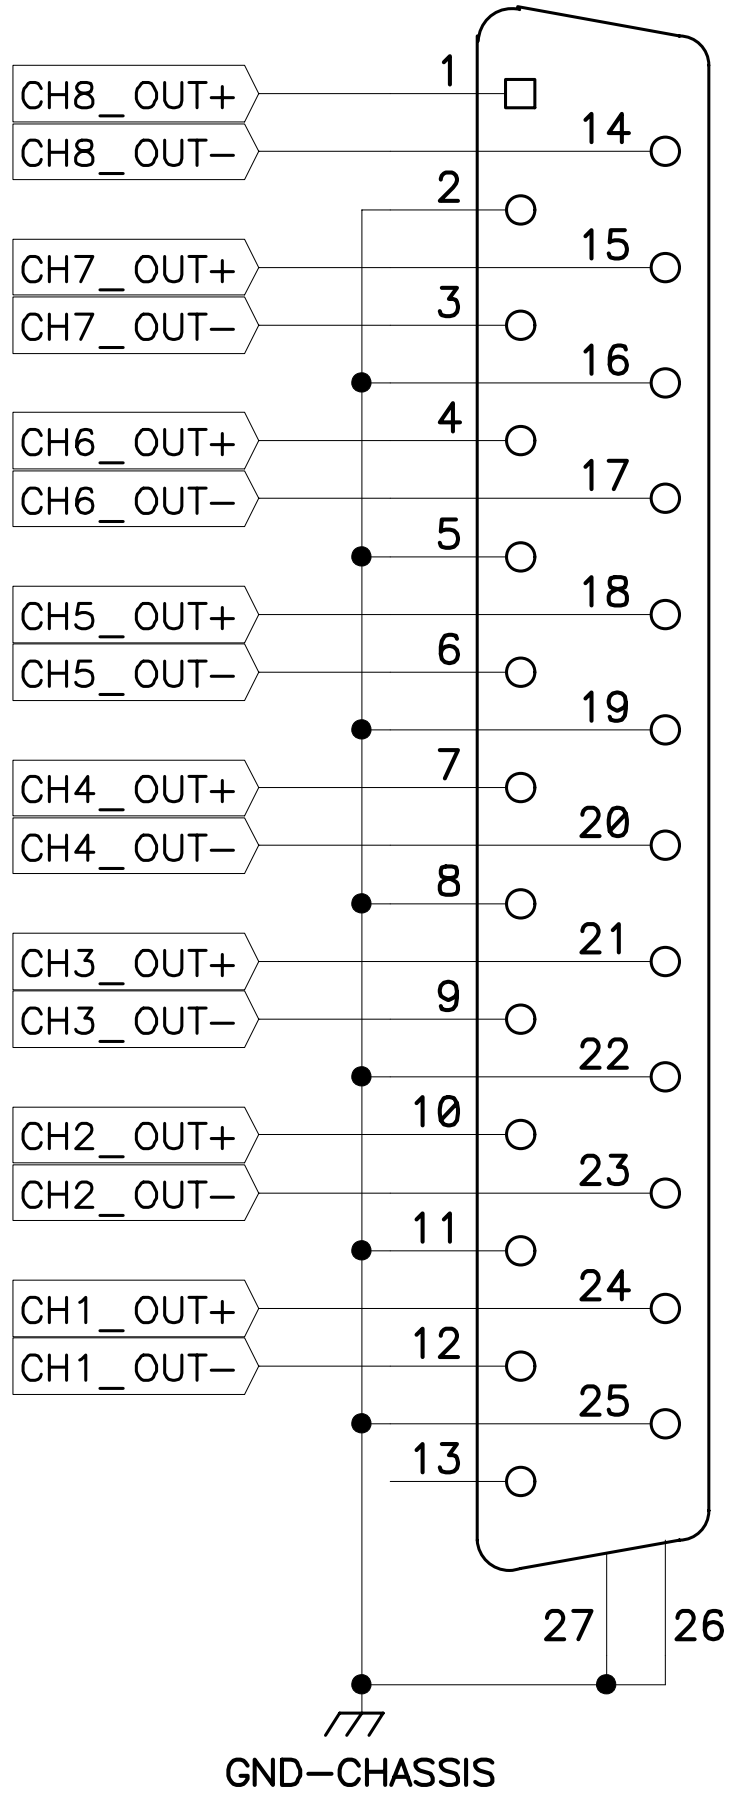

# J5

DB25 RIGHT ANGLE

GND-CHASSIS

# ANALOG OUT