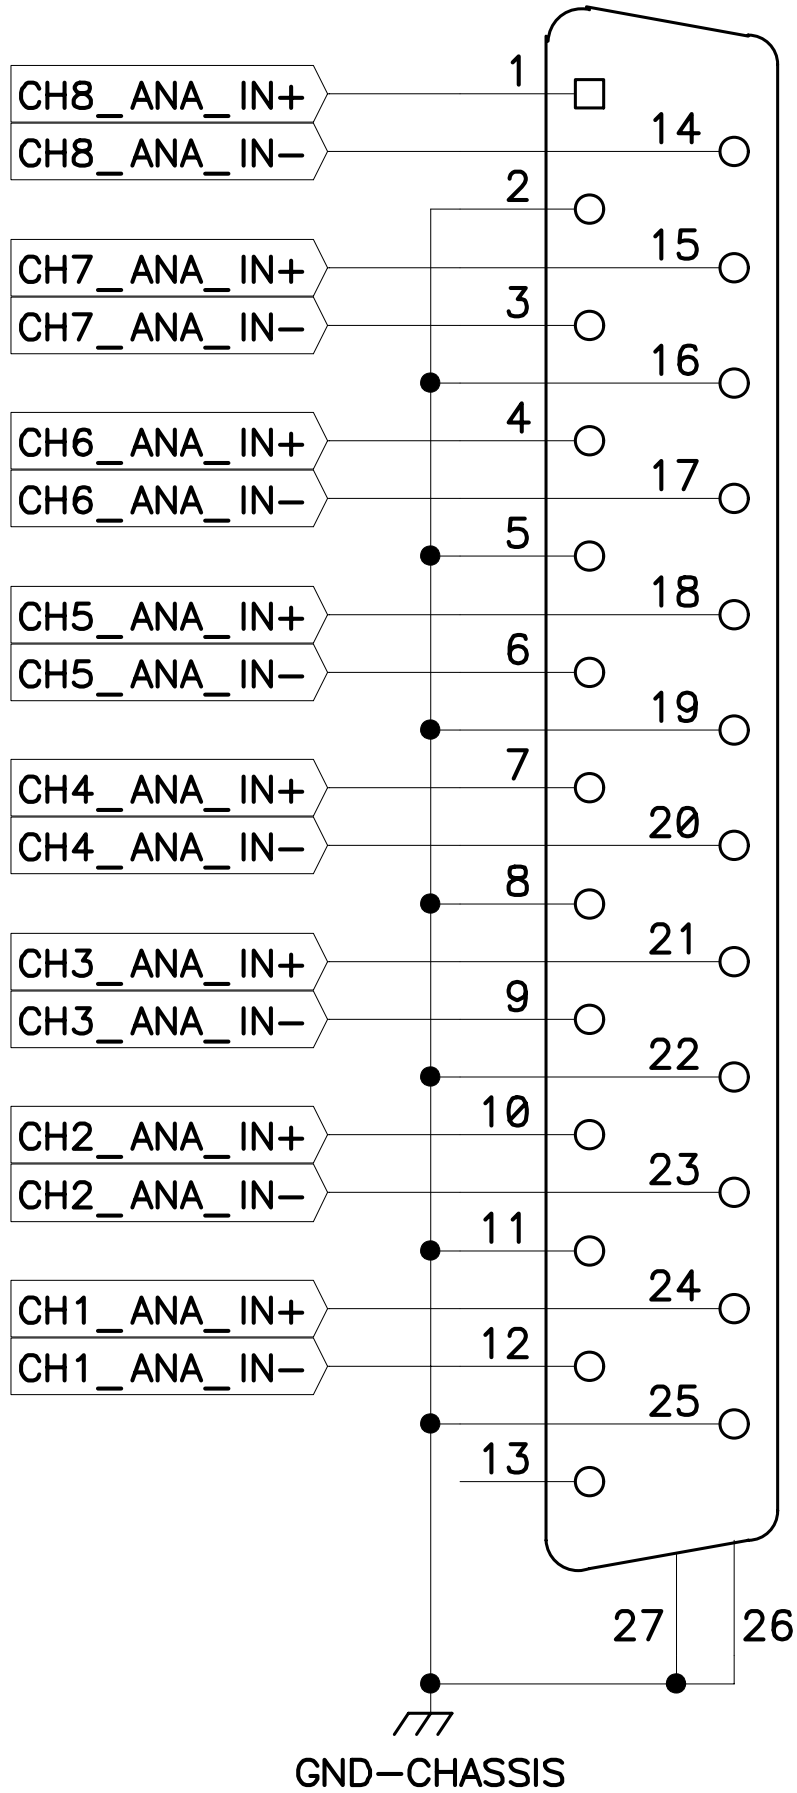

J4

DB25 RIGHT ANGLE

ANALOG IN